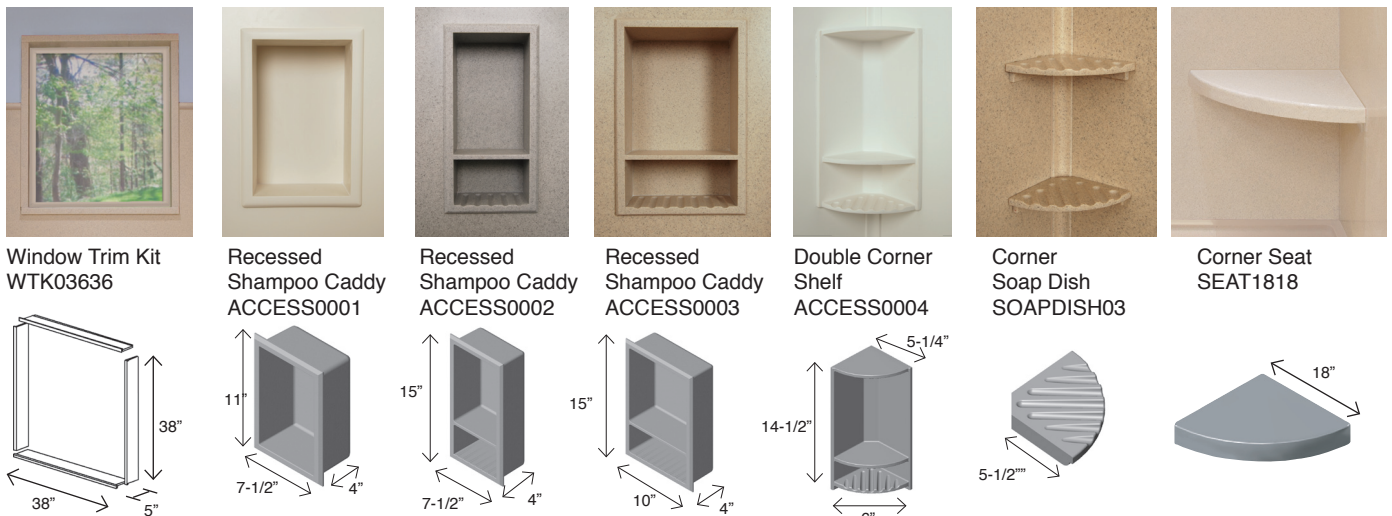

FEATURES

- All accessories can be used with Decor shower and tub walls.
- On-site installation.
- Solid Surface material for superior strength, beauty and easy cleaning. Surface will not support bacteria growth.
- 3 Recessed Shower Caddies
- 1 Corner Soap Dish, 1 Double Corner Shelf
- 1 Corner Shower Seat
- Window Trim Kit fits openings up to 36".
- 10 Year Limited Residential Warranty / 3 Year Commercial Warranty

COLORS

- 13 Décor colors.

Specified Model

	SIZE	MODEL NO.	DESCRIPTION	Width	Depth	Height
ACCESSORIES						
<input type="checkbox"/>	36" x 36"	WTK03636	Window Trim	38"	5"	38"
<input type="checkbox"/>	11" x 7½"	ACCESS0001	Recessed Shampoo Caddy	7½"	4"	11"
<input type="checkbox"/>	15" x 7½"	ACCESS0002	Recessed Shampoo Caddy	7½"	4"	15"
<input type="checkbox"/>	15" x 10"	ACCESS0003	Recessed Shampoo Caddy	10"	4"	15"
<input type="checkbox"/>	6" x 14½"	ACCESS0004	Double Corner Shelf	6"	5¼"	14½"
<input type="checkbox"/>	5½" x 5½"	SOAPDISH03	Corner Soap Dish	5½"	5½"	1/2"
<input type="checkbox"/>	18" x 18"	SEAT1818	Corner Shower Seat	18"	18"	3"

Shown with WTK03636 Window Trim Kit, SEAT1818 Corner Seat, SOAPDISH03 (2) Corner Soap Dishes.

DECOR

For use with Decor Series

To Be Specified: Color (see below, color samples on back)

<input type="checkbox"/> A5 White	<input type="checkbox"/> A2 Seaside	<input type="checkbox"/> B0 Matrix Dusk
<input type="checkbox"/> A6 Cameo	<input type="checkbox"/> A3 Peppered Sage	<input type="checkbox"/> B1 Matrix Khaki
<input type="checkbox"/> A7 Biscuit	<input type="checkbox"/> A4 Sand Castle	<input type="checkbox"/> B2 Matrix Sand
<input type="checkbox"/> A1 Moonlight	<input type="checkbox"/> A8 Matrix White	<input type="checkbox"/> B9 Matrix Summit
<input type="checkbox"/> A0 Desert Earth		

White **A5**

Cameo **A6**

Biscuit **A7**

Desert Earth **A0**

Seaside **A2**

Peppered Sage **A3**

Sand Castle **A4**

Matrix White **A8**